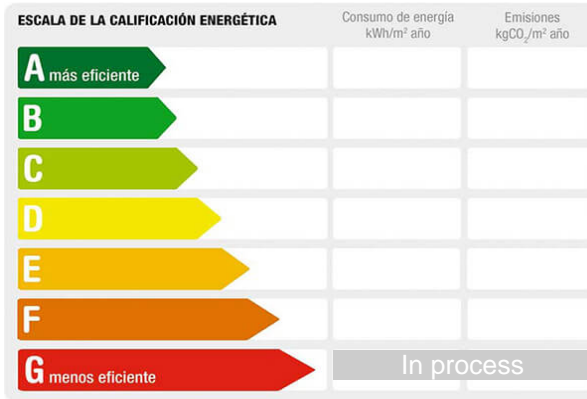

address:

Nº: floor: Baja

town: Sevilla

province: Sevilla

postal code: 41008

zone: PIO XII

sqm built: 90
living area: 0
plot sq.meters: 0
sqm terrace: 0
stays: 1
bathrooms: 0
toilets: 1
cupboards: 0

elevator: no
swimming pool: no
garages: 0
terraces: 0
storage room: no
garden: no
courtyard: no
furnished: no