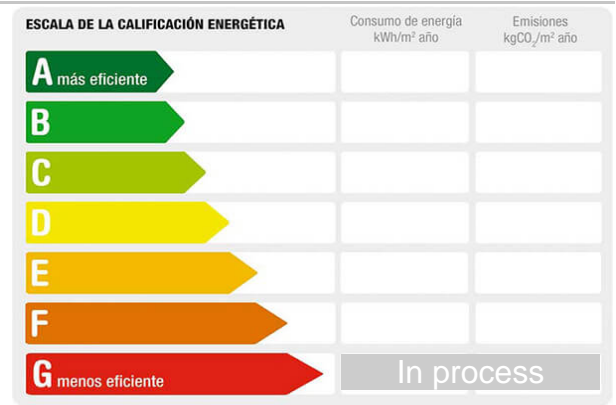

Town: Villanueva del Río y Minas
Province: Sevilla
Postal code: 41350
Zone: PLAZA DE ESPAÑA

Sqm built: 84 **Plot sq.meters:** 200 **Hot water:** individual
Bedrooms: 2 **Bathrooms:** 1 **Toilets:** 1
Outward/Inward: outward